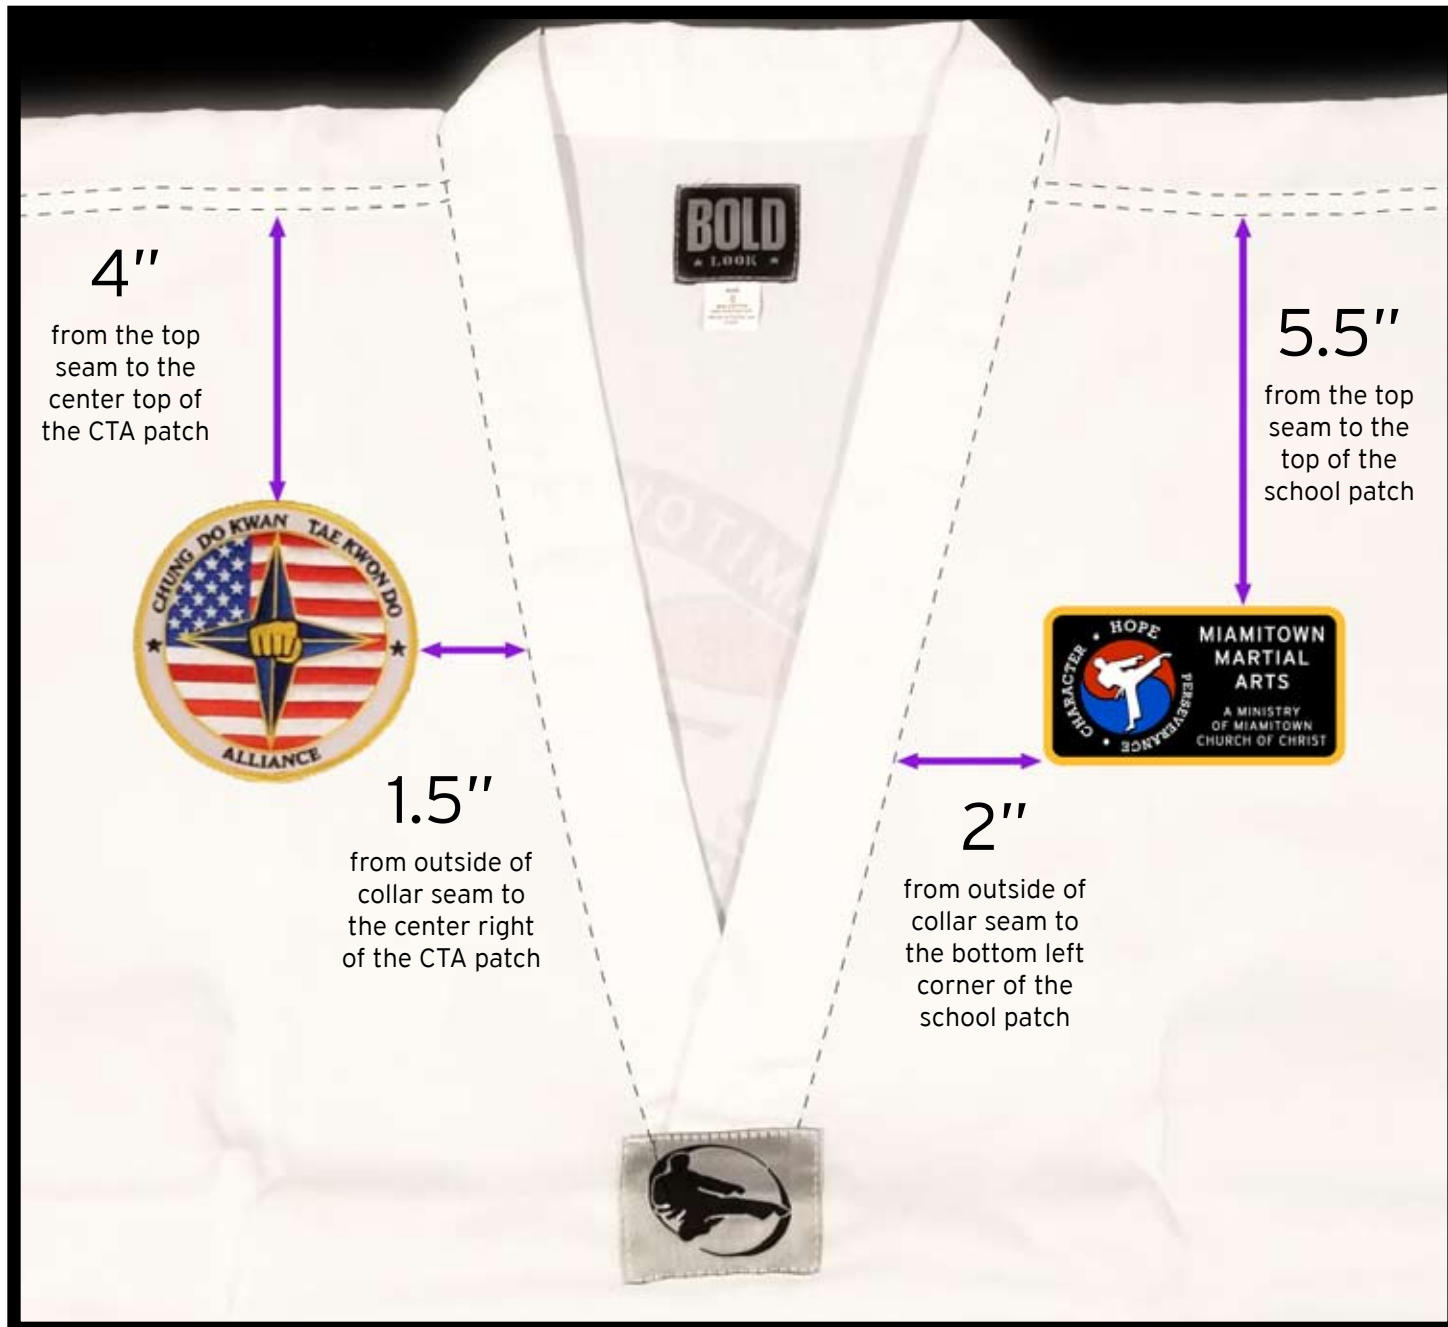

Patch placement instructions for Colored Belt uniforms - sizes 3 and up:

Patch placement instructions for Black Belt uniforms - sizes 3 and up:

Arm patch placement for uniforms - sizes 3 and up: Arm patches are centered on the arm

Right Arm:

Left Arm: