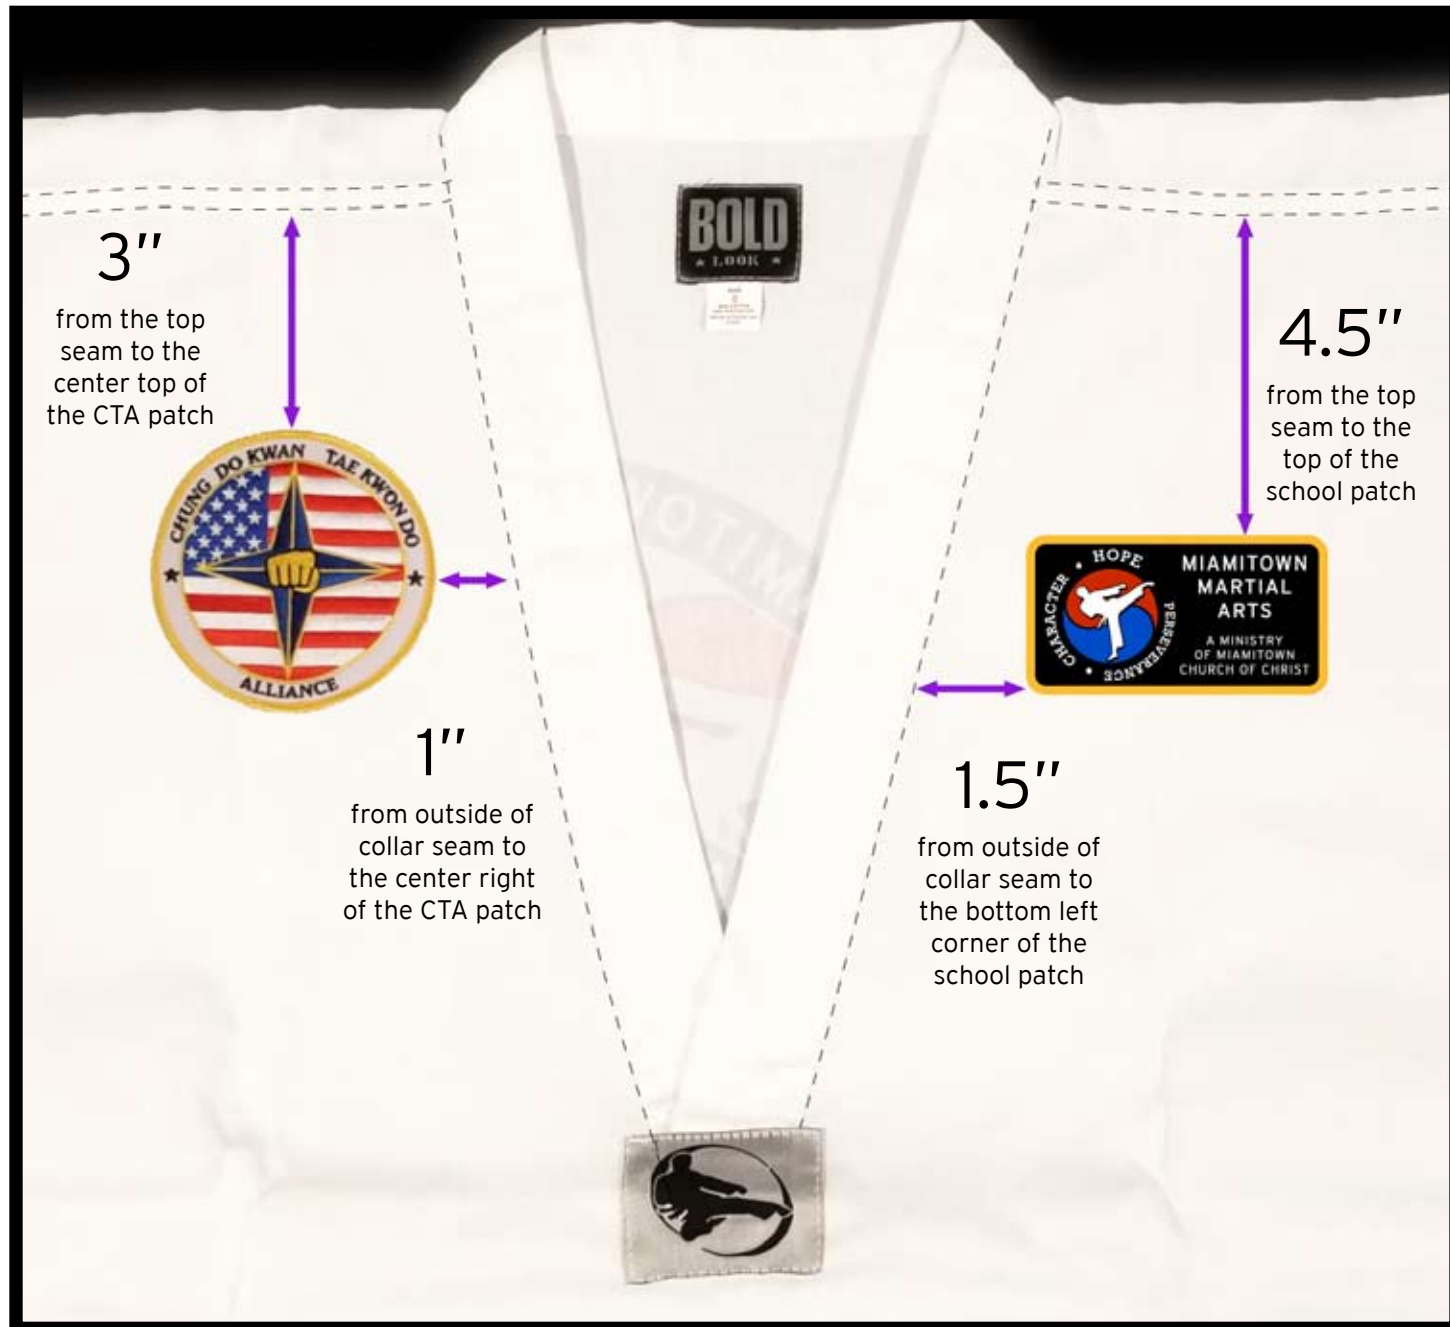

Patch placement instructions for Colored Belt uniforms - sizes 0-2:

Patch placement instructions for Black Belt uniforms - sizes 0-2:

Arm patch placement for uniforms - sizes 0-2: Arm patches are centered on the arm

Right Arm:

Left Arm: